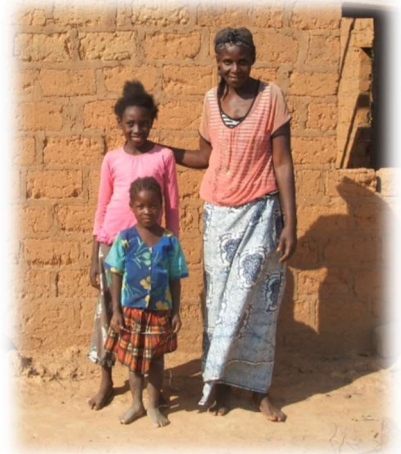

### About Arise

- Arise is a registered charity based in Zambia. Arise supports approximately 180 orphans, vulnerable children and their guardians in Kaniki and the surrounding areas.
- The support Arise gives is primarily focused on education. The youngest children in Arise are sponsored to attend Kapumpe Christian Primary School whilst older children are sponsored to attend local government and community schools.
- Arise volunteers visit the homes of guardians, organise gatherings for the children each week and supports families with specific individual needs as they occur. They also provide support for guardians to help them become self-sufficient and be able to support their families.

### About Kapumpe Christian Primary School

- Kapumpe Christian Primary School opened in January 2014 with just a Grade 1 class and since then Grades 2, 3, 4, 5, 6, 7 and a pre-school class have been added, making it, now, a complete primary school.
- Within just one year of schooling at Kapumpe, the children's standard of English is far better than many of the older children in the local community.
- The school teaches the Zambian curriculum using UK teaching methods. We base a strong emphasis on learning through play and developing independent thinking. The children are taught in Bemba and English.